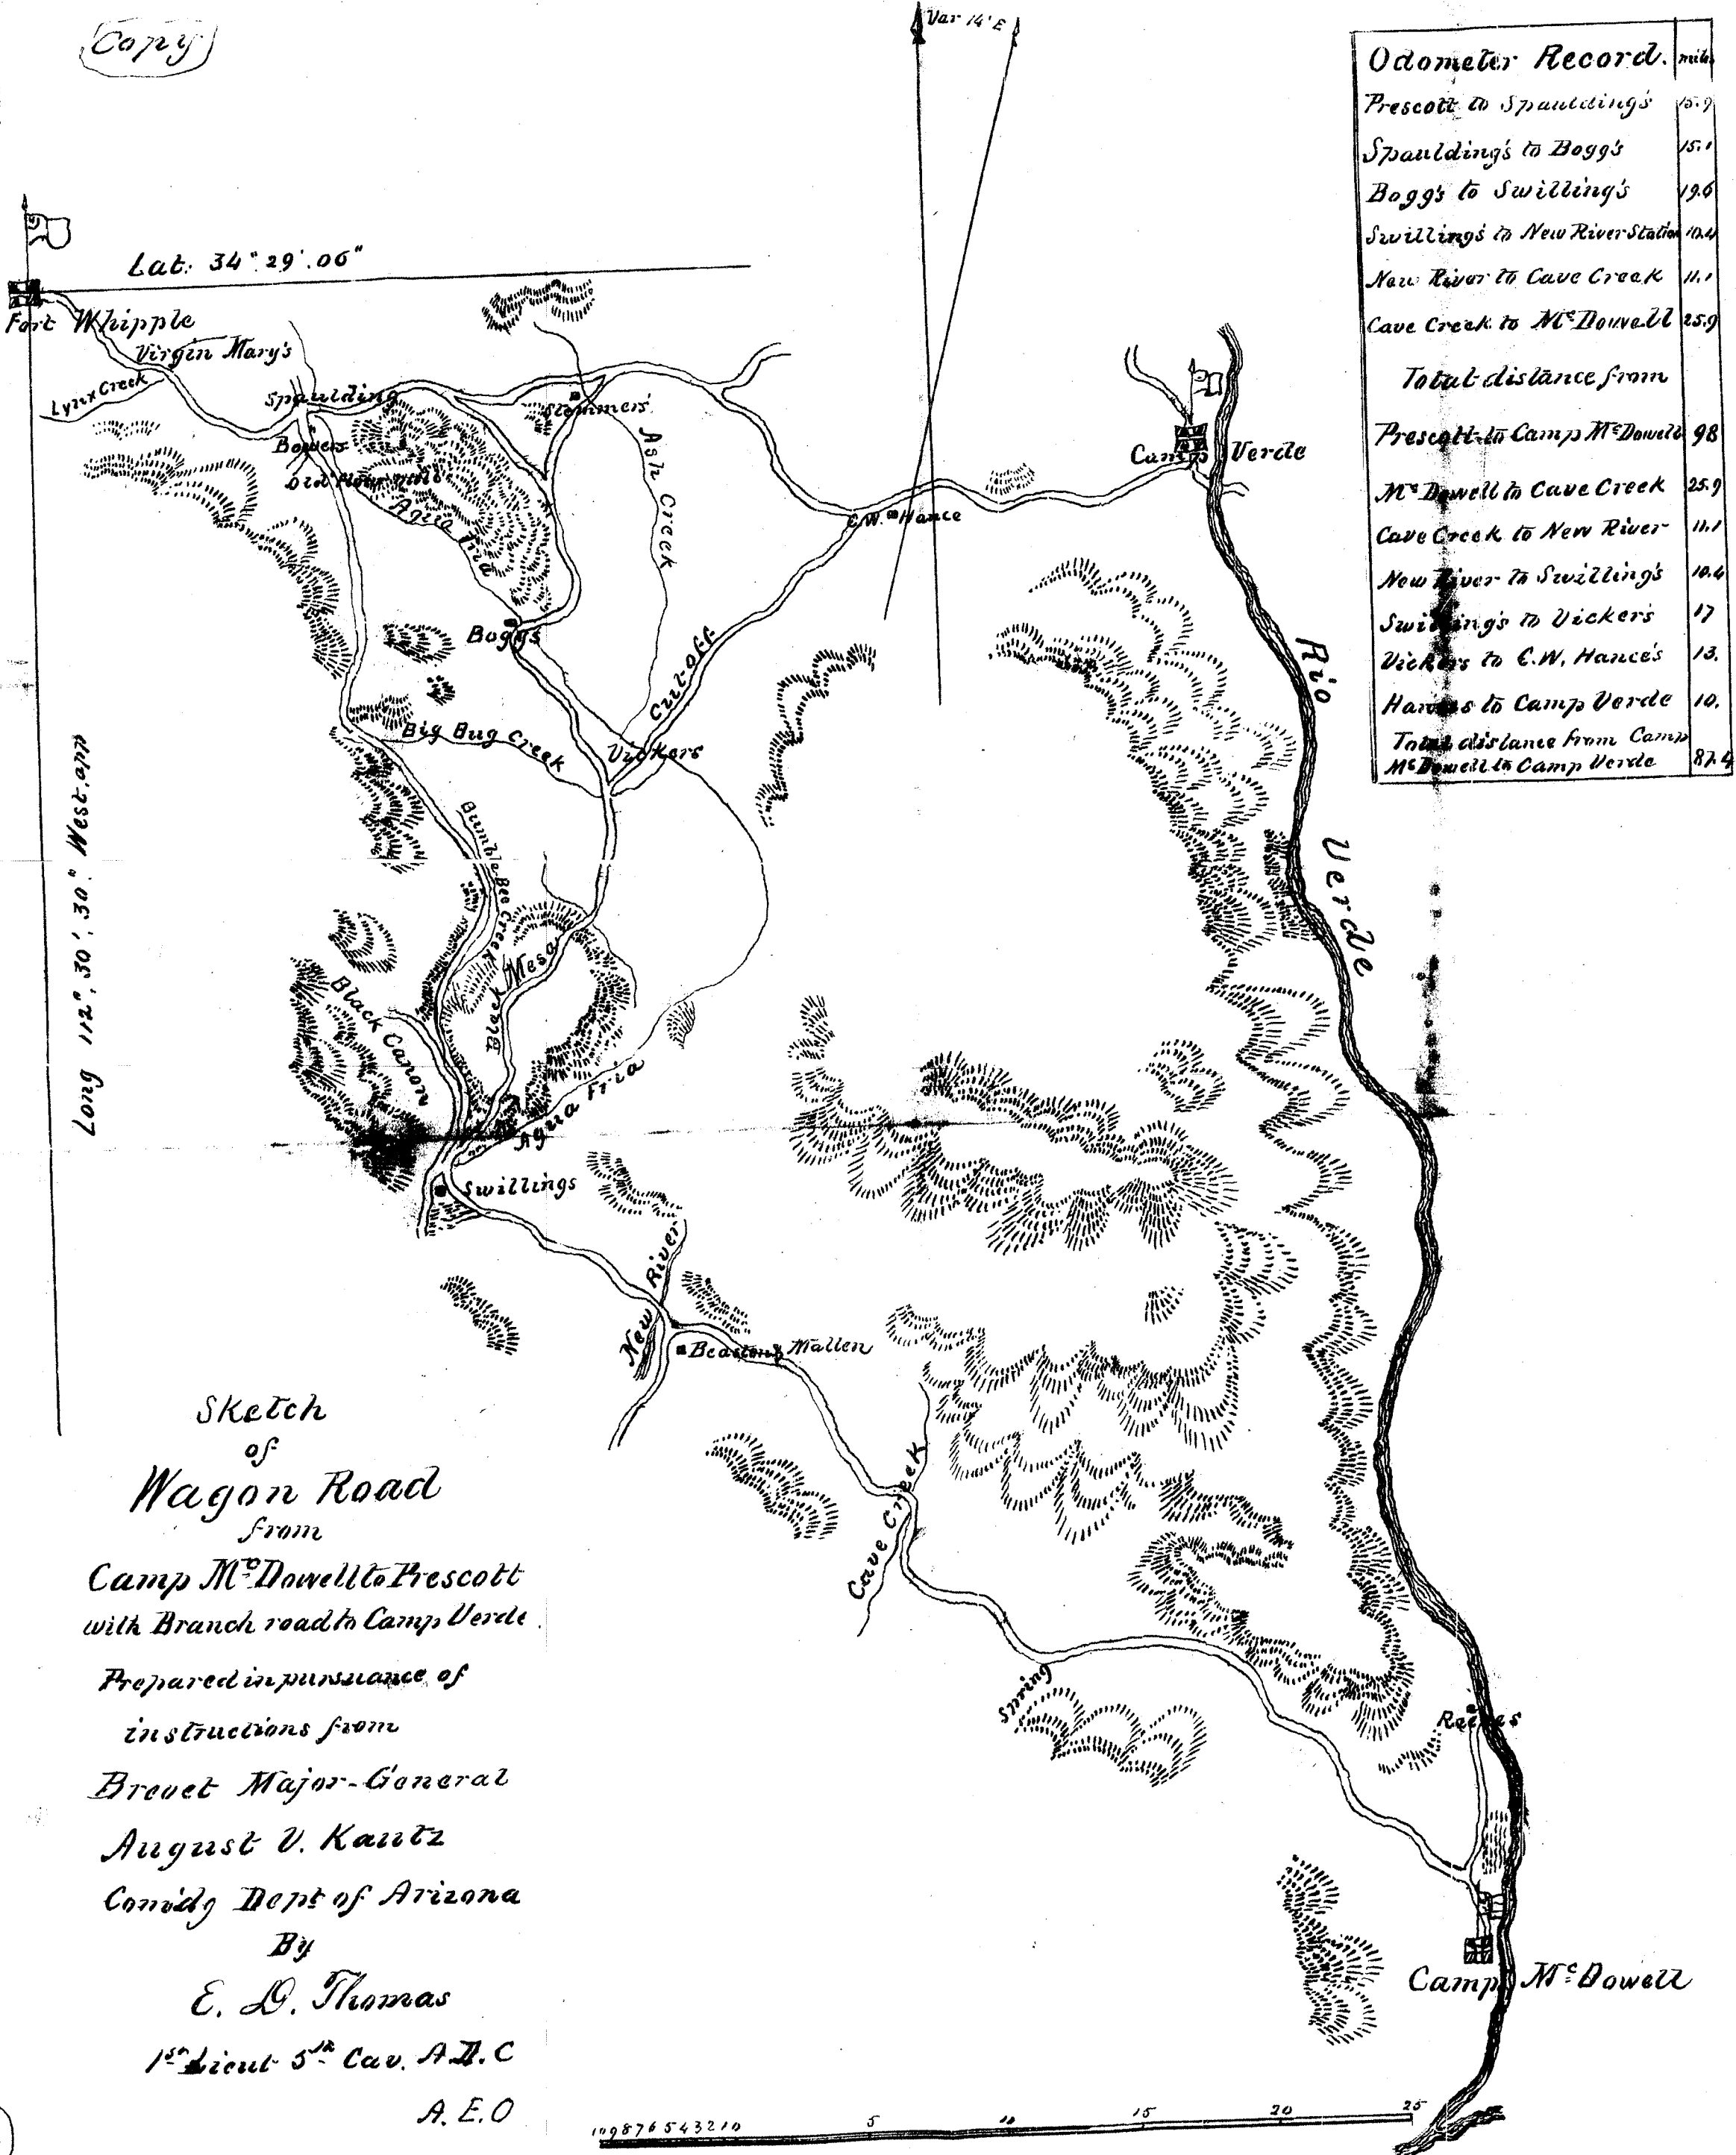

Copy

Odometer Record.	miles
Prescott to Spaulding's	15.9
Spaulding's to Bogg's	15.1
Bogg's to Swilling's	19.6
Swilling's to New River Station	10.4
New River to Cave Creek	11.1
Cave Creek to McDowell	25.9
Total distance from	
Prescott to Camp McDowell	98
McDowell to Cave Creek	25.9
Cave Creek to New River	11.1
New River to Swilling's	10.4
Swilling's to Vickers	17
Vickers to C.W. Hance's	13
Hance's to Camp Verde	10
Total distance from Camp	
McDowell to Camp Verde	87.4

Sketch  
of  
Wagon Road  
from  
Camp McDowell to Prescott  
with Branch road to Camp Verde.  
Prepared in pursuance of  
instructions from  
Brevet Major-General  
August V. Kautz  
Comd'g Dept of Arizona  
By  
E. D. Thomas  
1<sup>st</sup> Lieut. 5<sup>th</sup> Cav. A.T.C  
A. E. O